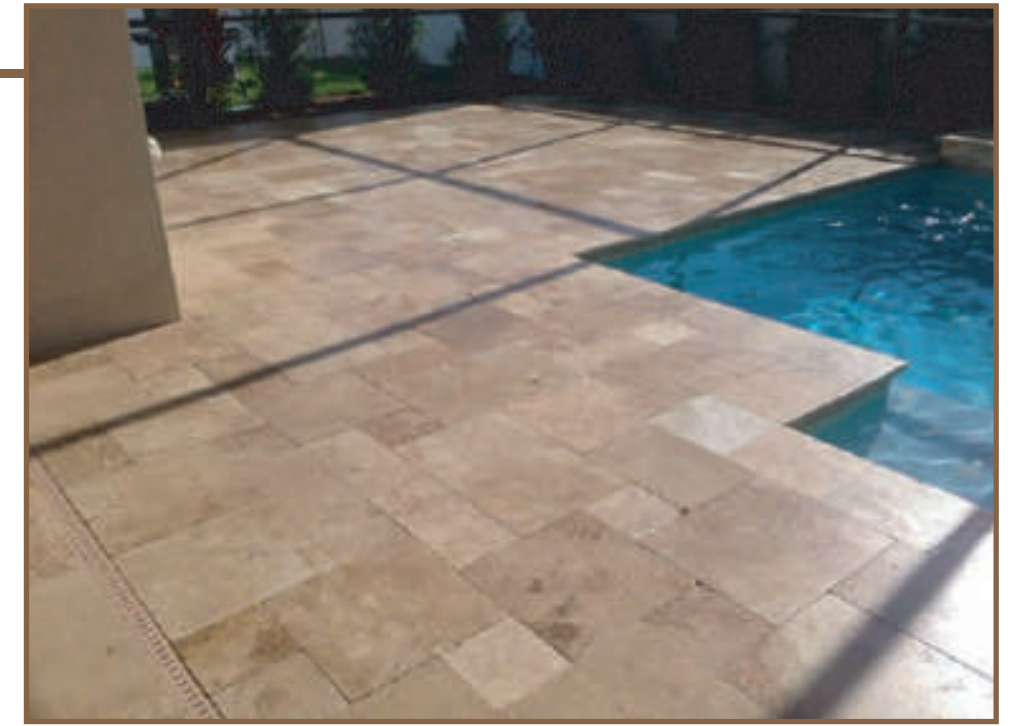

NOCE

TRAVERTINE